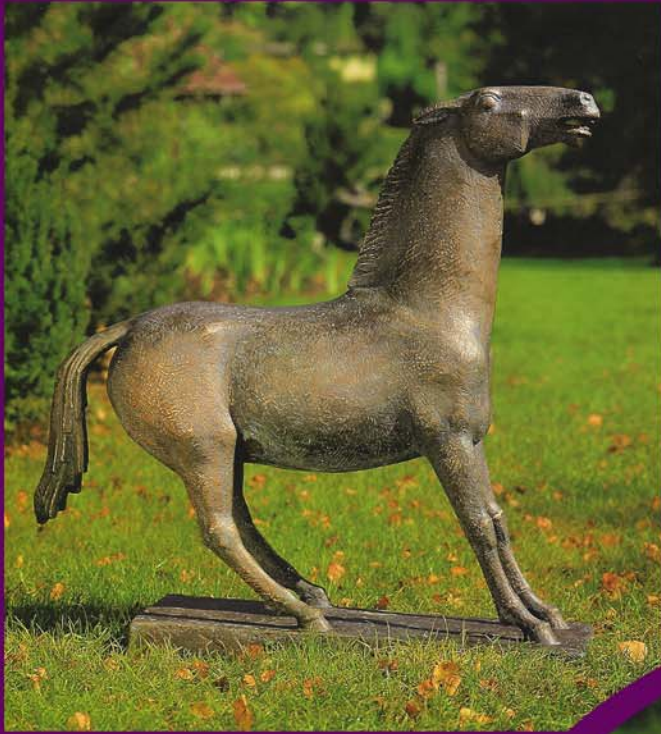

CIVIC BRONZE WILDLIFE

LOUISVILLE MONUMENT

2232 BARDSTOWN ROAD - (502) 456-4600 - 907 BAXTER AVENUE - (502) 479-8340